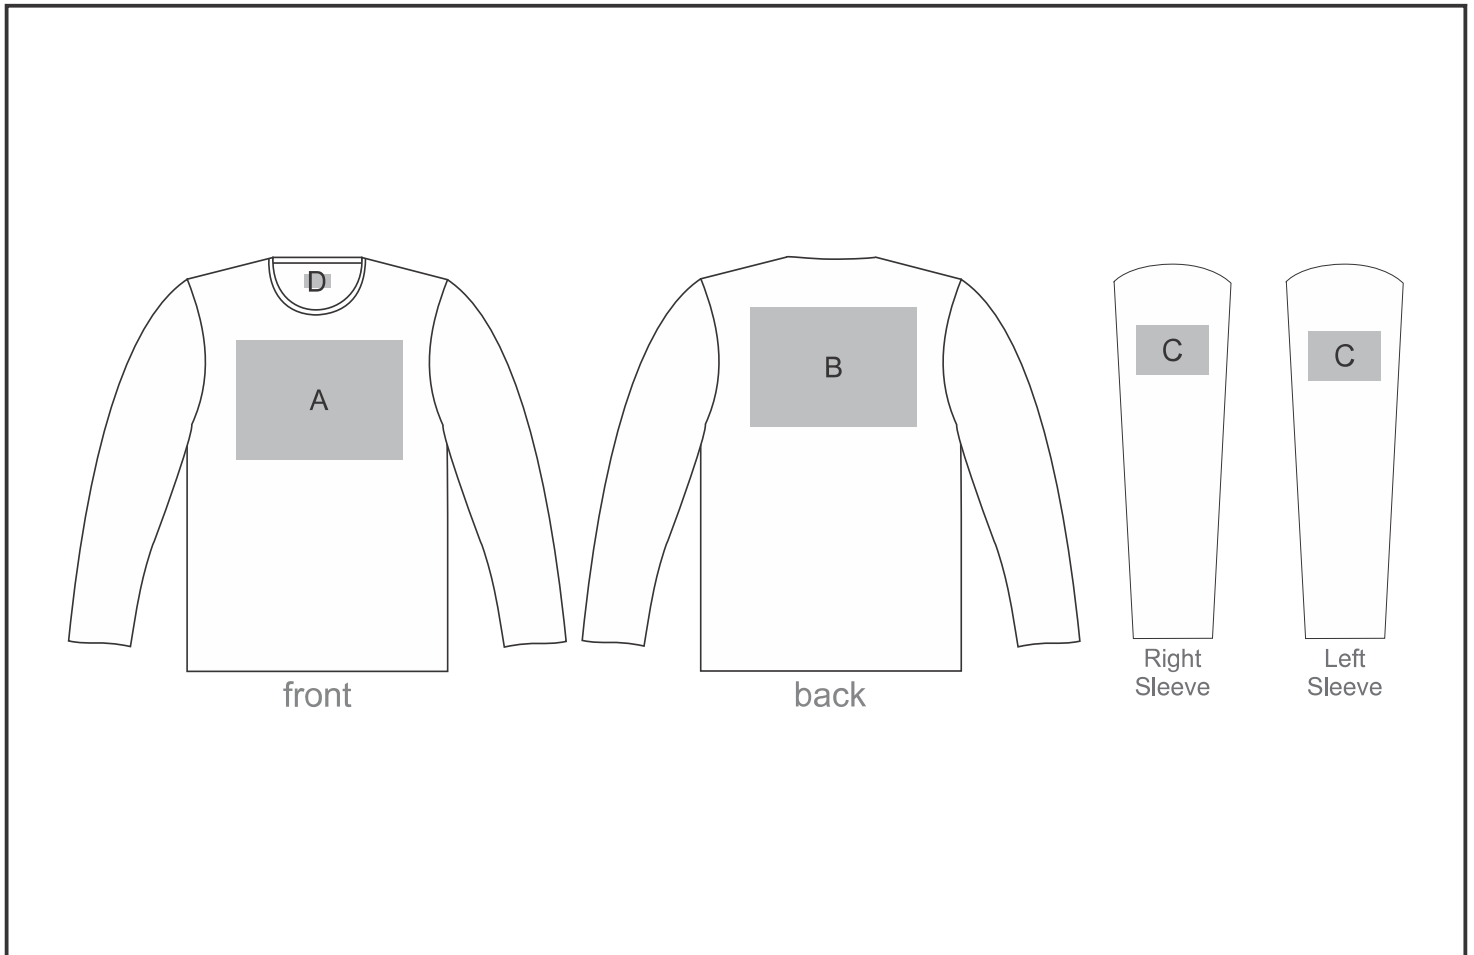

BAS-800

Mens Long Sleeve Portland T-Shirt

Need to know:

- Includes 1-Colour, 1-Position Screen Print (setup fee applies)

- NB: Inclusive Branding is NOT applicable to Items marked as Reduced to Clear.

Branding Options:

Position	Branding Method (Branding Code)	No. of Colours	Dimension
A	Embroidery (EM-CLOTHING)	N/A	200mm wide x 200mm high
A	Screen Print (SA)	6 Colours	260mm wide x 200mm high
A	Digital Transfer Clothing A6 (DTC-A6)	Full Colour	105mm wide x 148mm high
A	Digital Transfer Clothing A5 (DTC-A5)	Full Colour	148mm wide x 200mm high
A	Digital Transfer Clothing A4 (DTC-A4)	Full Colour	290mm wide x 200mm high

B	Embroidery (EM-CLOTHING)	N/A	200mm wide x 200mm high
B	Screen Print (SA)	6 Colours	260mm wide x 200mm high
B	Digital Transfer Clothing A6 (DTC-A6)	Full Colour	105mm wide x 148mm high

B	Digital Transfer Clothing A5 (DTC-A5)	Full Colour	148mm wide x 200mm high
B	Digital Transfer Clothing A4 (DTC-A4)	N/A	290mm wide x 200mm high

C	Embroidery (EM-CLOTHING)	N/A	80mm wide x 80mm high
C	Screen Print (SA)	6 Colours	60mm wide x 60mm high
C	Digital Transfer Clothing A6 (DTC-A6)	Full Colour	80mm wide x 80mm high

D	Screen Print (SA)	6 Colours	50mm wide x 25mm high
---	-------------------	-----------	-----------------------